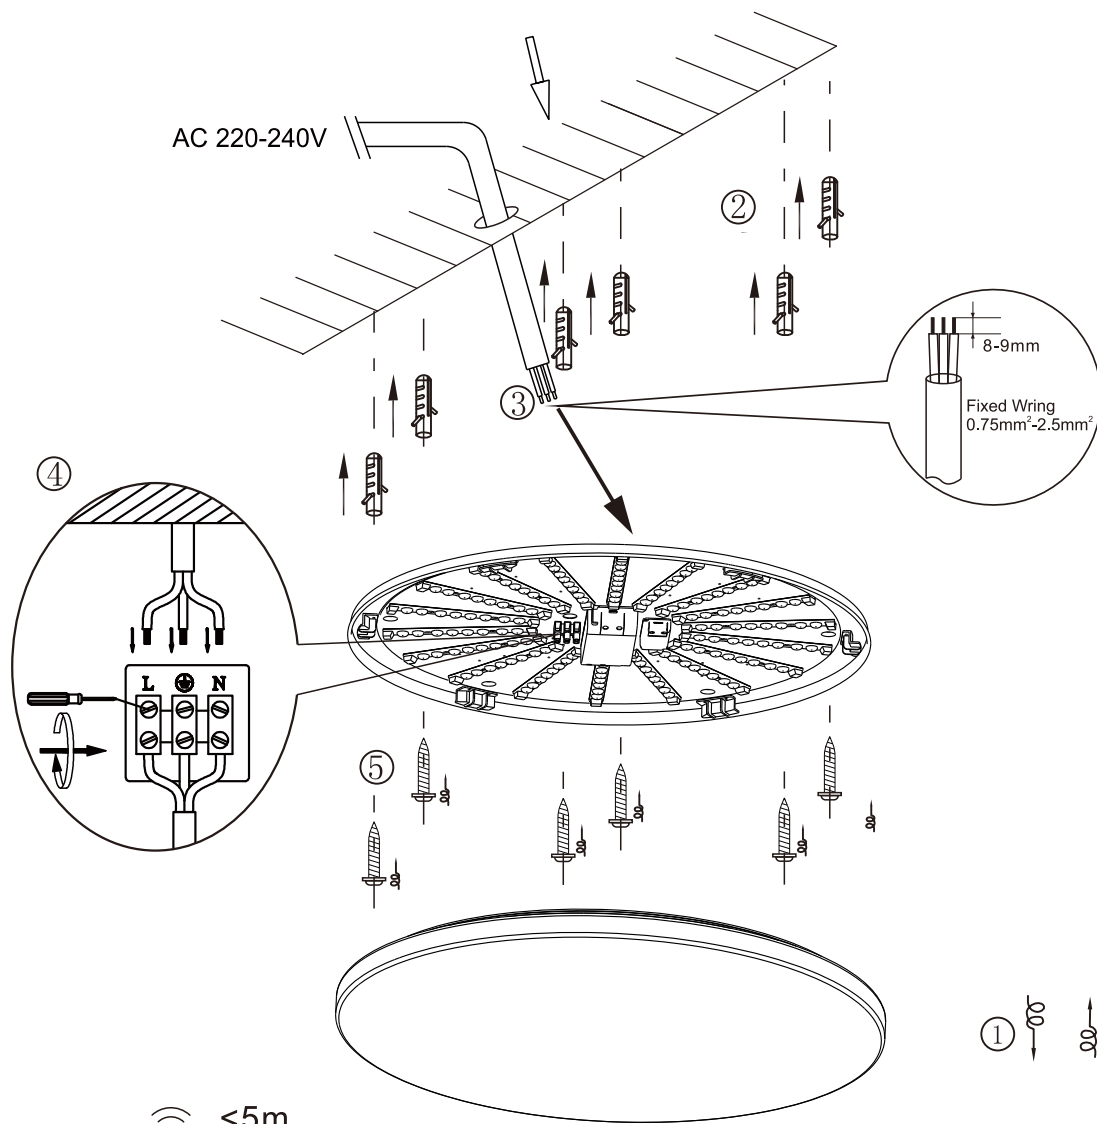

GLOBO

LIGHTING

www.globo-lighting.com

48392-60

B

Press to control sensor ON/OFF

blink once	off
blink twice	on

<https://youtu.be/5eaxNyEwqIM>