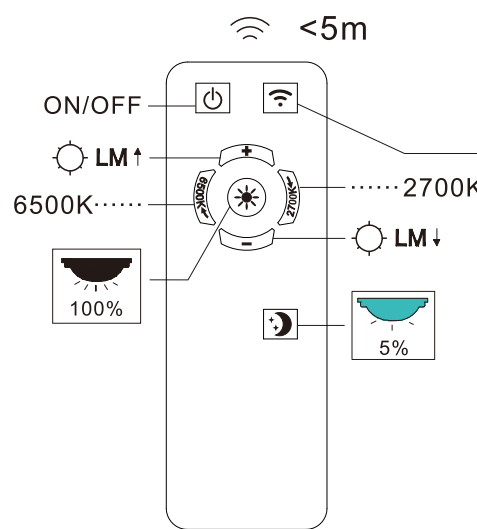

GLOBO

LIGHTING

www.globo-lighting.com

48392-60

B

Press to control sensor ON/OFF

blink once	off
blink twice	on

<https://youtu.be/5eaxNyEwqIM>